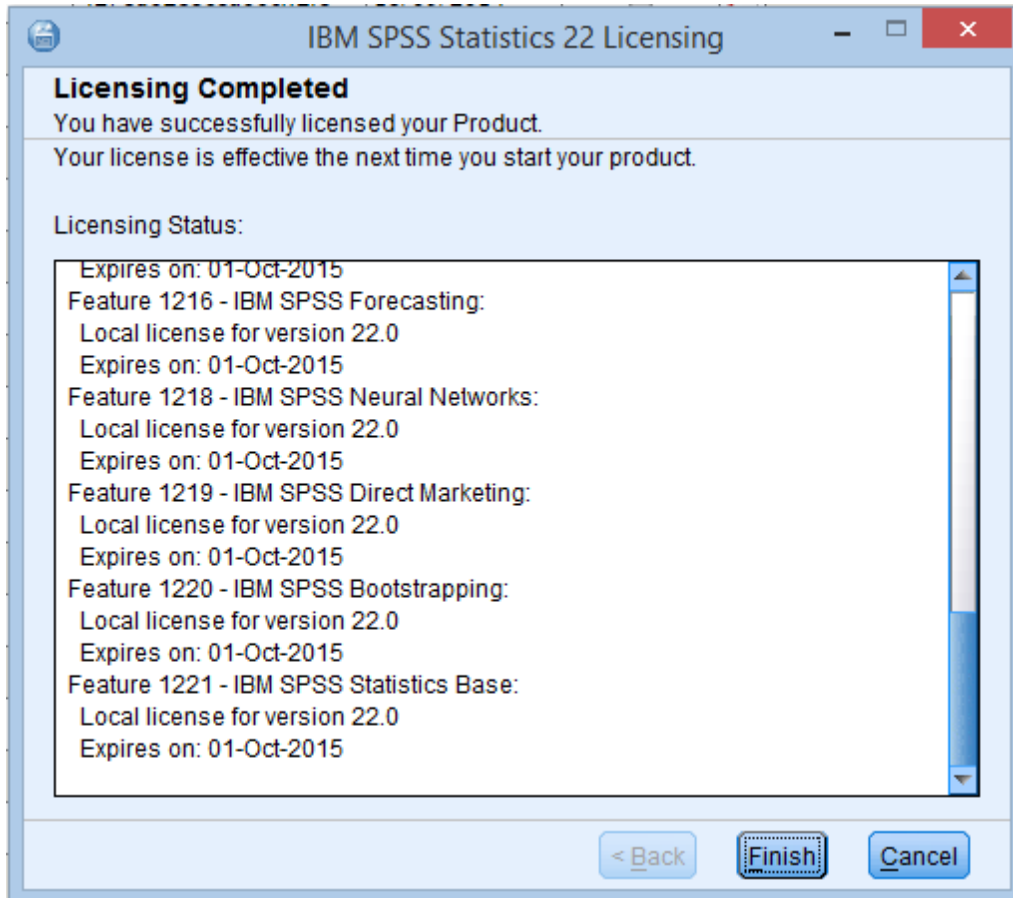

Version 1 - 22/10/2014

17.