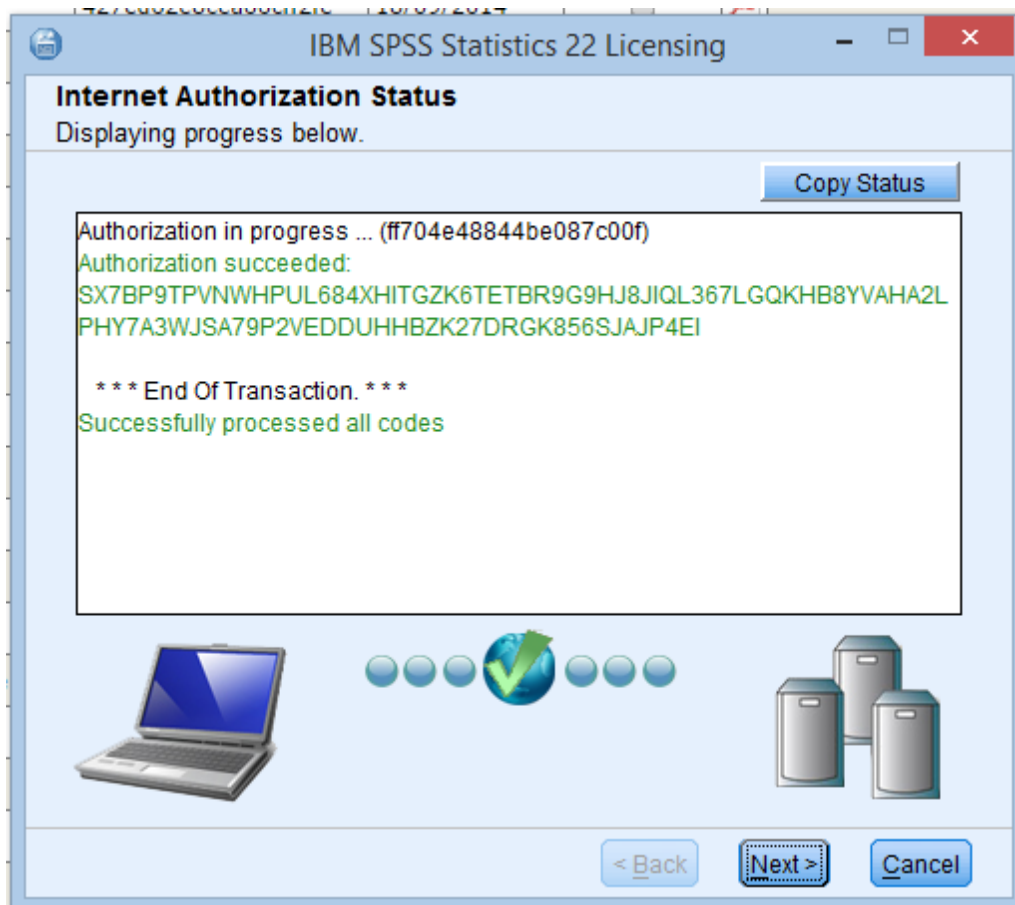

Version 1 - 22/10/2014

15.

Enter the license code you will find in [your student file](#)
- Software - IMB SPSS Statistics 14-15.

mijn
studenten-
dossier

16.