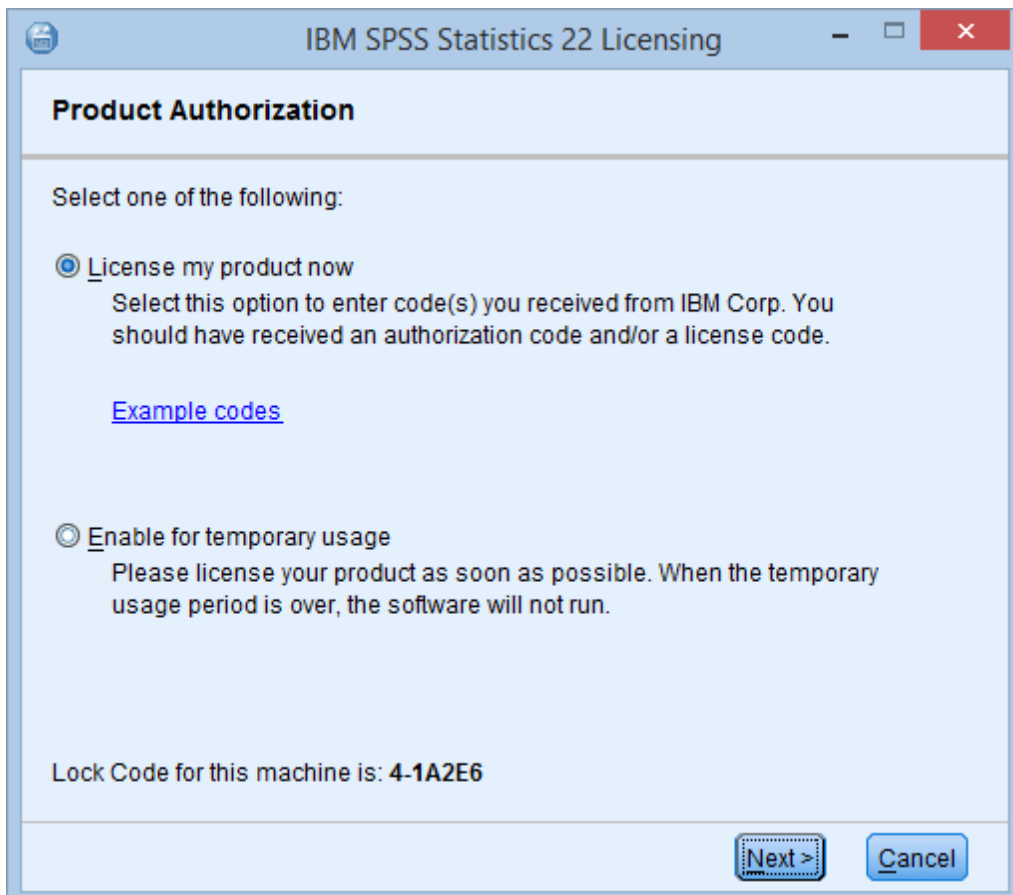

11.

12.

Version 1 - 22/10/2014

13.

14.

Version 1 - 22/10/2014

15.

Enter the license code you will find in [your student file](#)
- Software - IMB SPSS Statistics 14-15.