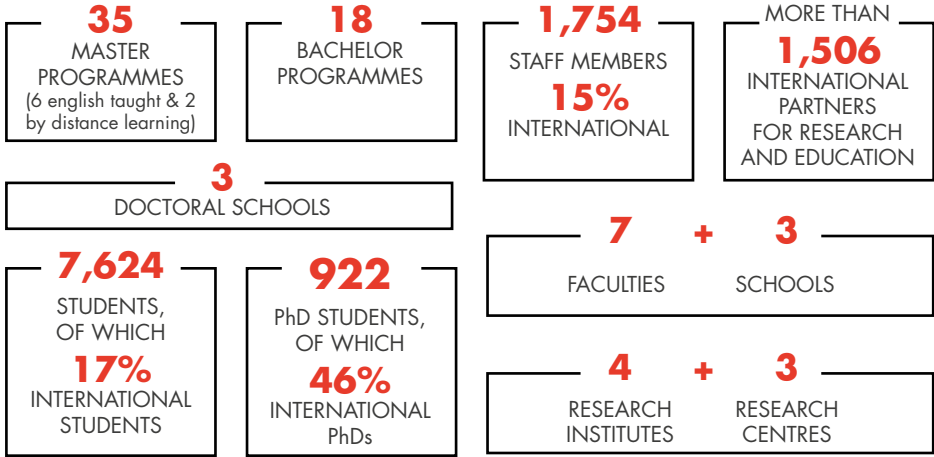

Facts and figures

University rankings

Education

Our educational foundations

Interactive learning environment

- guided independent
- learning innovative teaching and learning methods
- research-led courses

Lifelong learning

More info: doctoralschools@uhasselt.be
www.uhasselt.be/doctoralschools

Doctoral disciplines

Hasselt University or the transnational University of Limburg (tUL) can award 23 doctoral degrees, each offering a unique opportunity to deepen your knowledge in your chosen field of study.